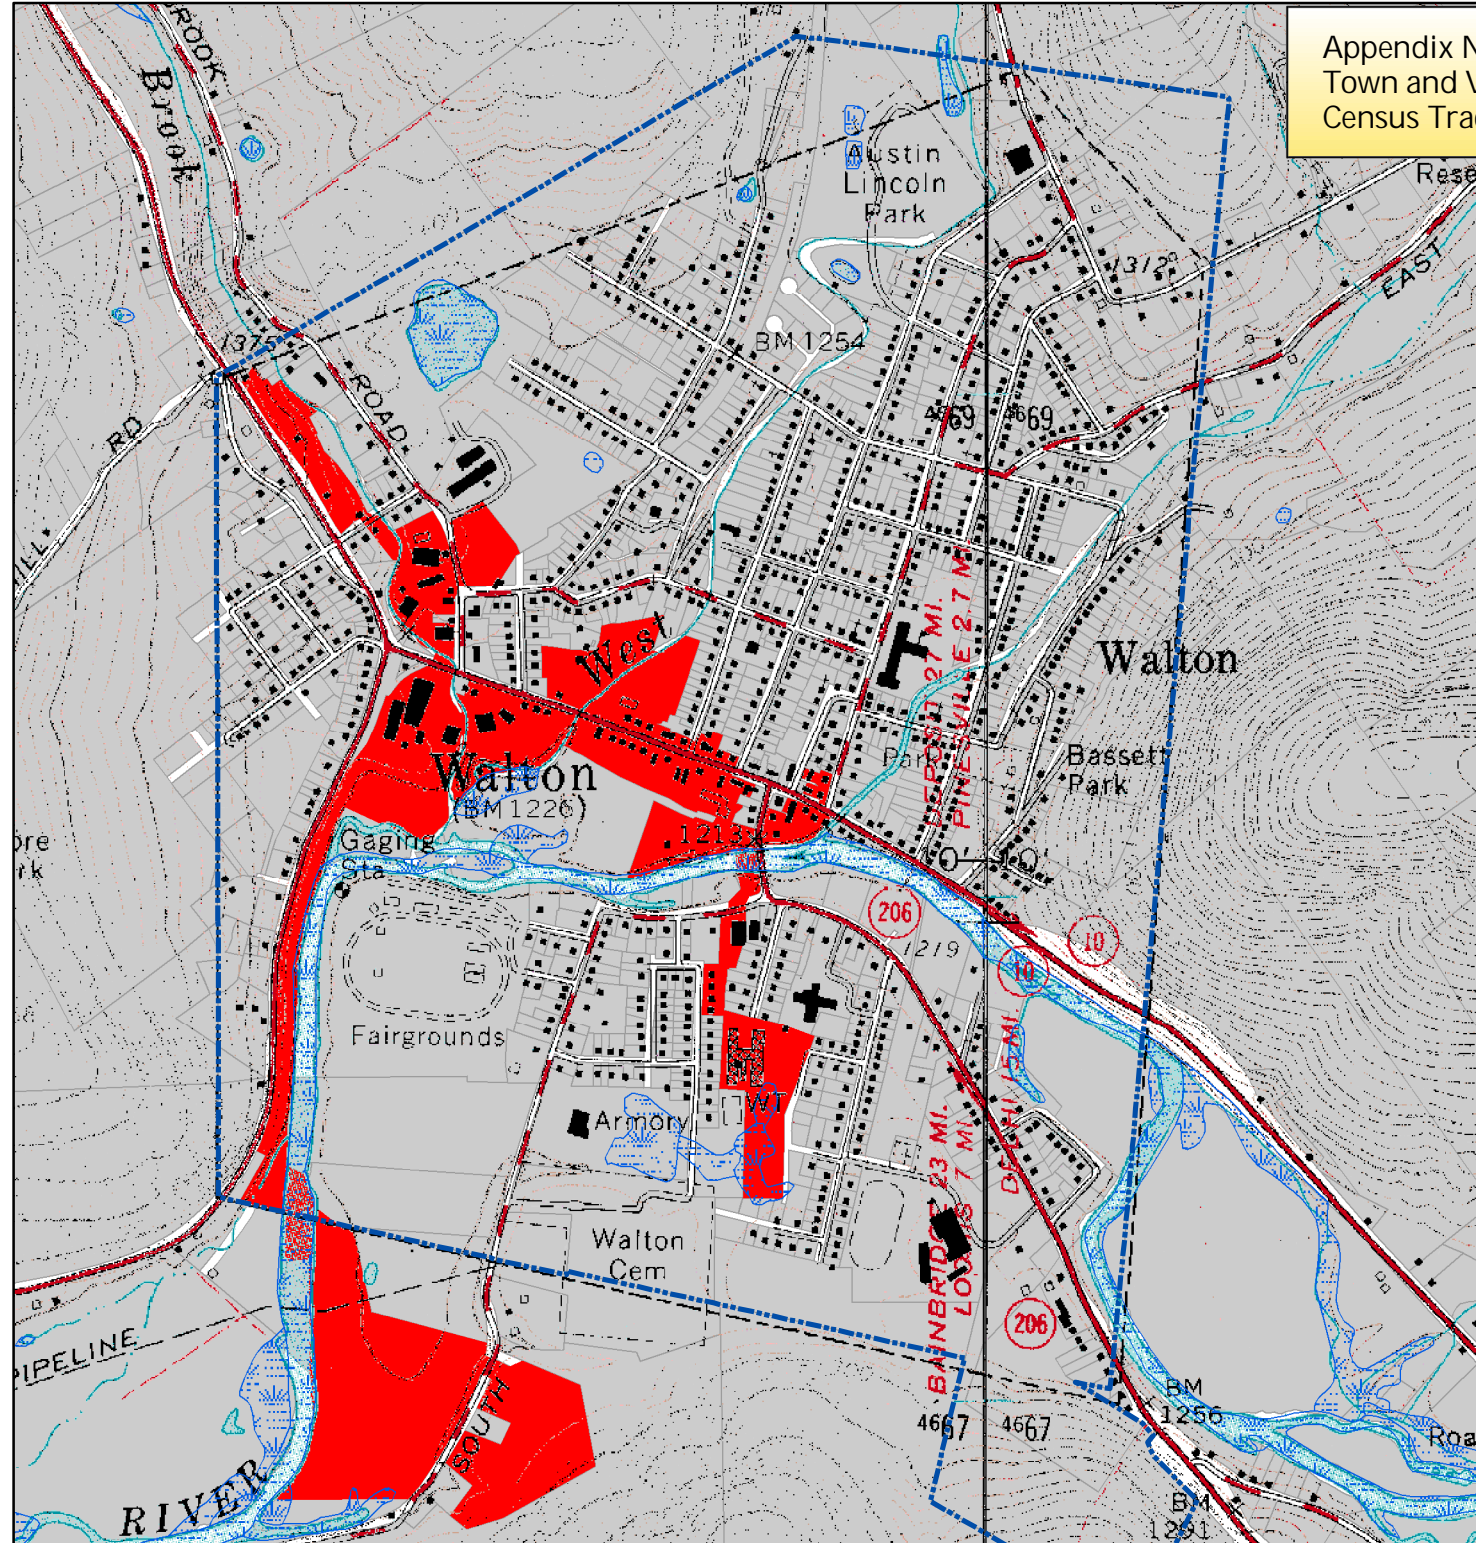

Appendix N: Proposed Empire Zone
Town and Village of Walton
Census Tract 9906

Proposed Empire Zone and State and Federal Wetlands Superimposed On NYS DOT Planimetric Map

- Legend**
- Village Boundary
 - NWI Wetland
 - DEC Regulatory Wetland
 - Proposed Empire Zone
 - Parcel Boundary Outside Proposed Empire Zone

Produced by the Delaware County Planning Department GIS, August 2005.
I:\project\ecodev\2005empirezone

Quadrangle provided by USGS.
Federal Wetlands provided by the National Wetlands Inventory, US Fish and Wildlife Service.
DEC Regulatory Wetland provided by NYS DEC.

Proposed Empire Zone Superimposed On USGS Quadrangle Map