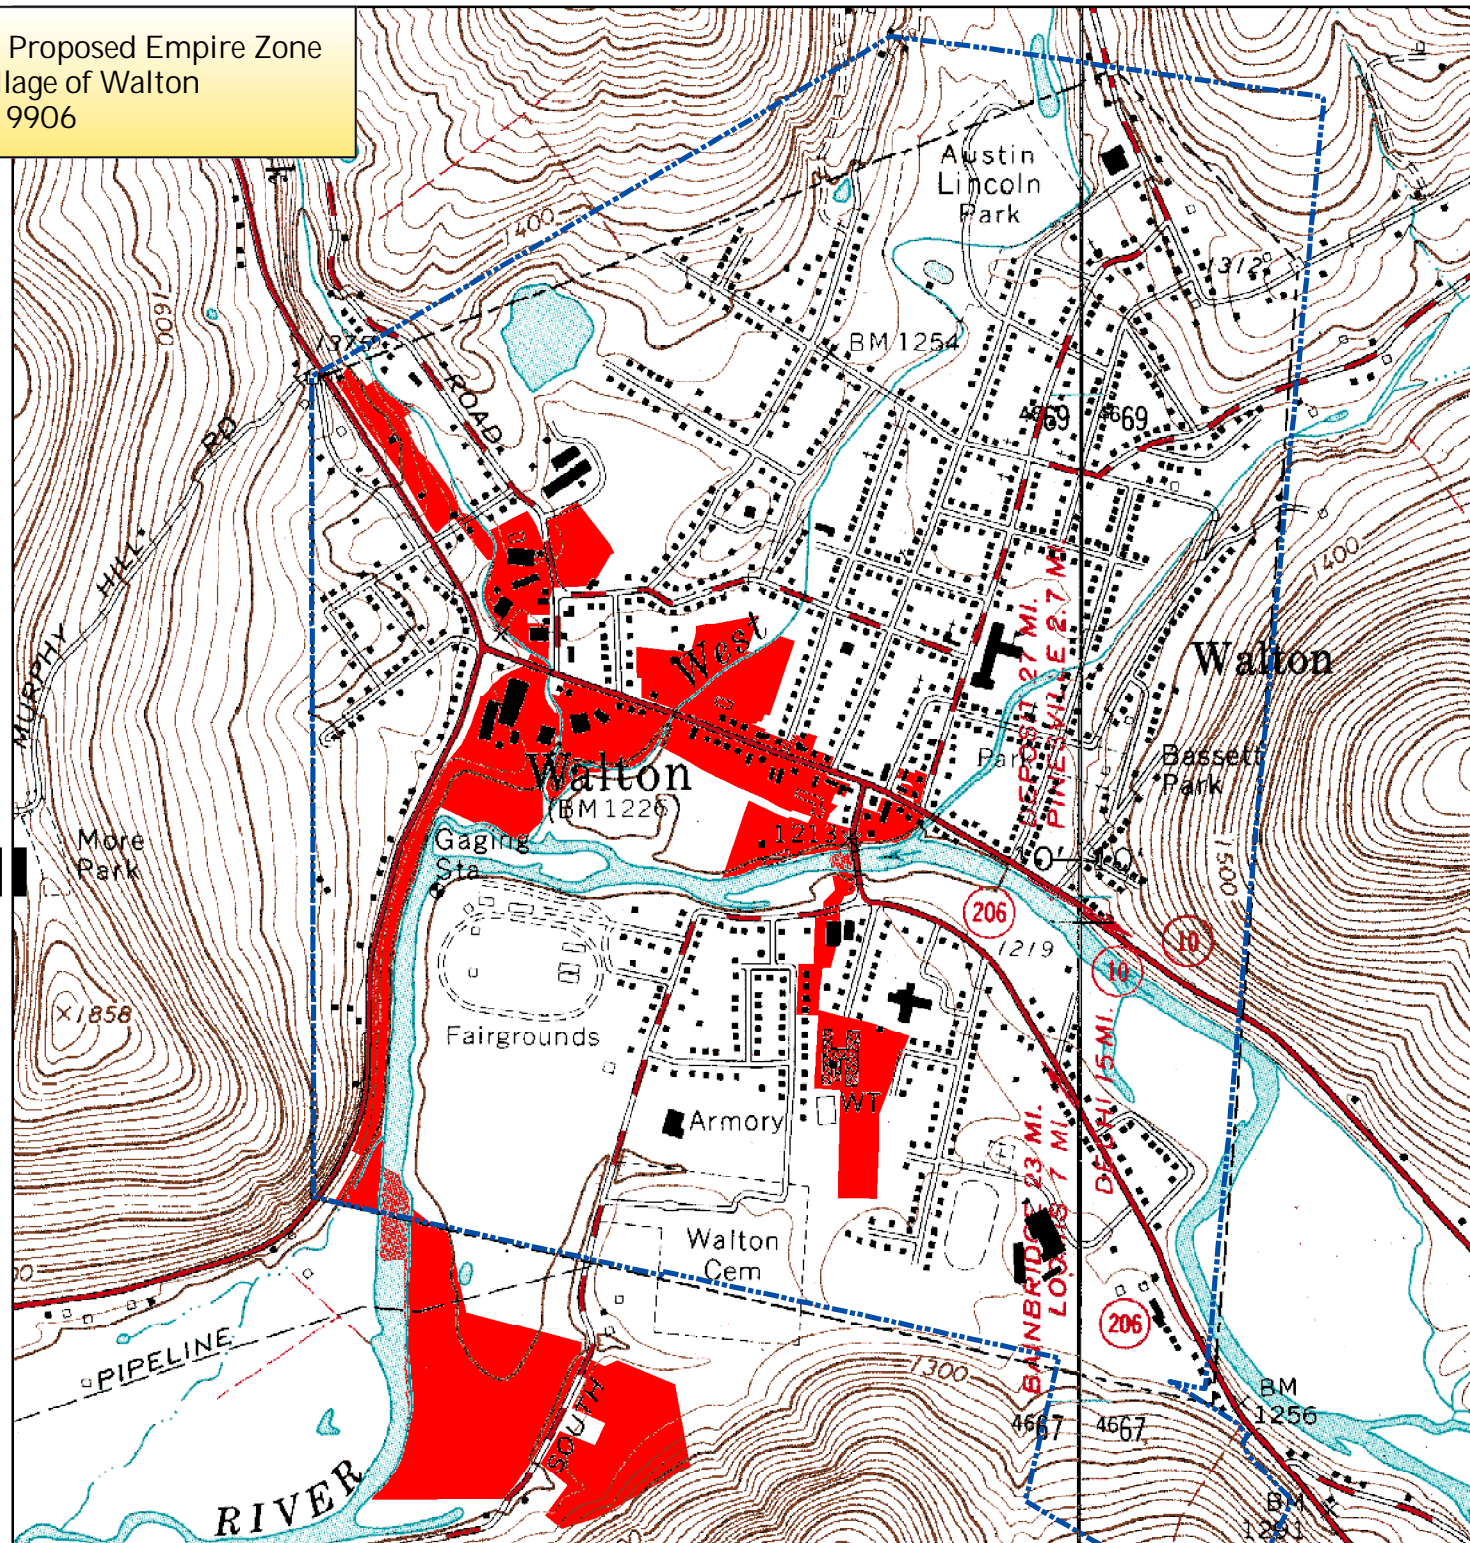

Appendix N: Proposed Empire Zone
Town and Village of Walton
Census Tract 9906

Proposed Empire Zone and State and Federal Wetlands Superimposed On NYS DOT Planimetric Map

- Legend**
- Village Boundary
 - NWI Wetland
 - DEC Regulatory Wetland
 - Proposed Empire Zone
 - Parcel Boundary Outside Proposed Empire Zone

Produced by the Delaware County Planning Department GIS, August 2005.
I:\project\ecodev\2005empirezone

Quadrangle provided by USGS.
Federal Wetlands provided by the National Wetlands Inventory, US Fish and Wildlife Service.
DEC Regulatory Wetland provided by NYS DEC.

Proposed Empire Zone Superimposed On USGS Quadrangle Map