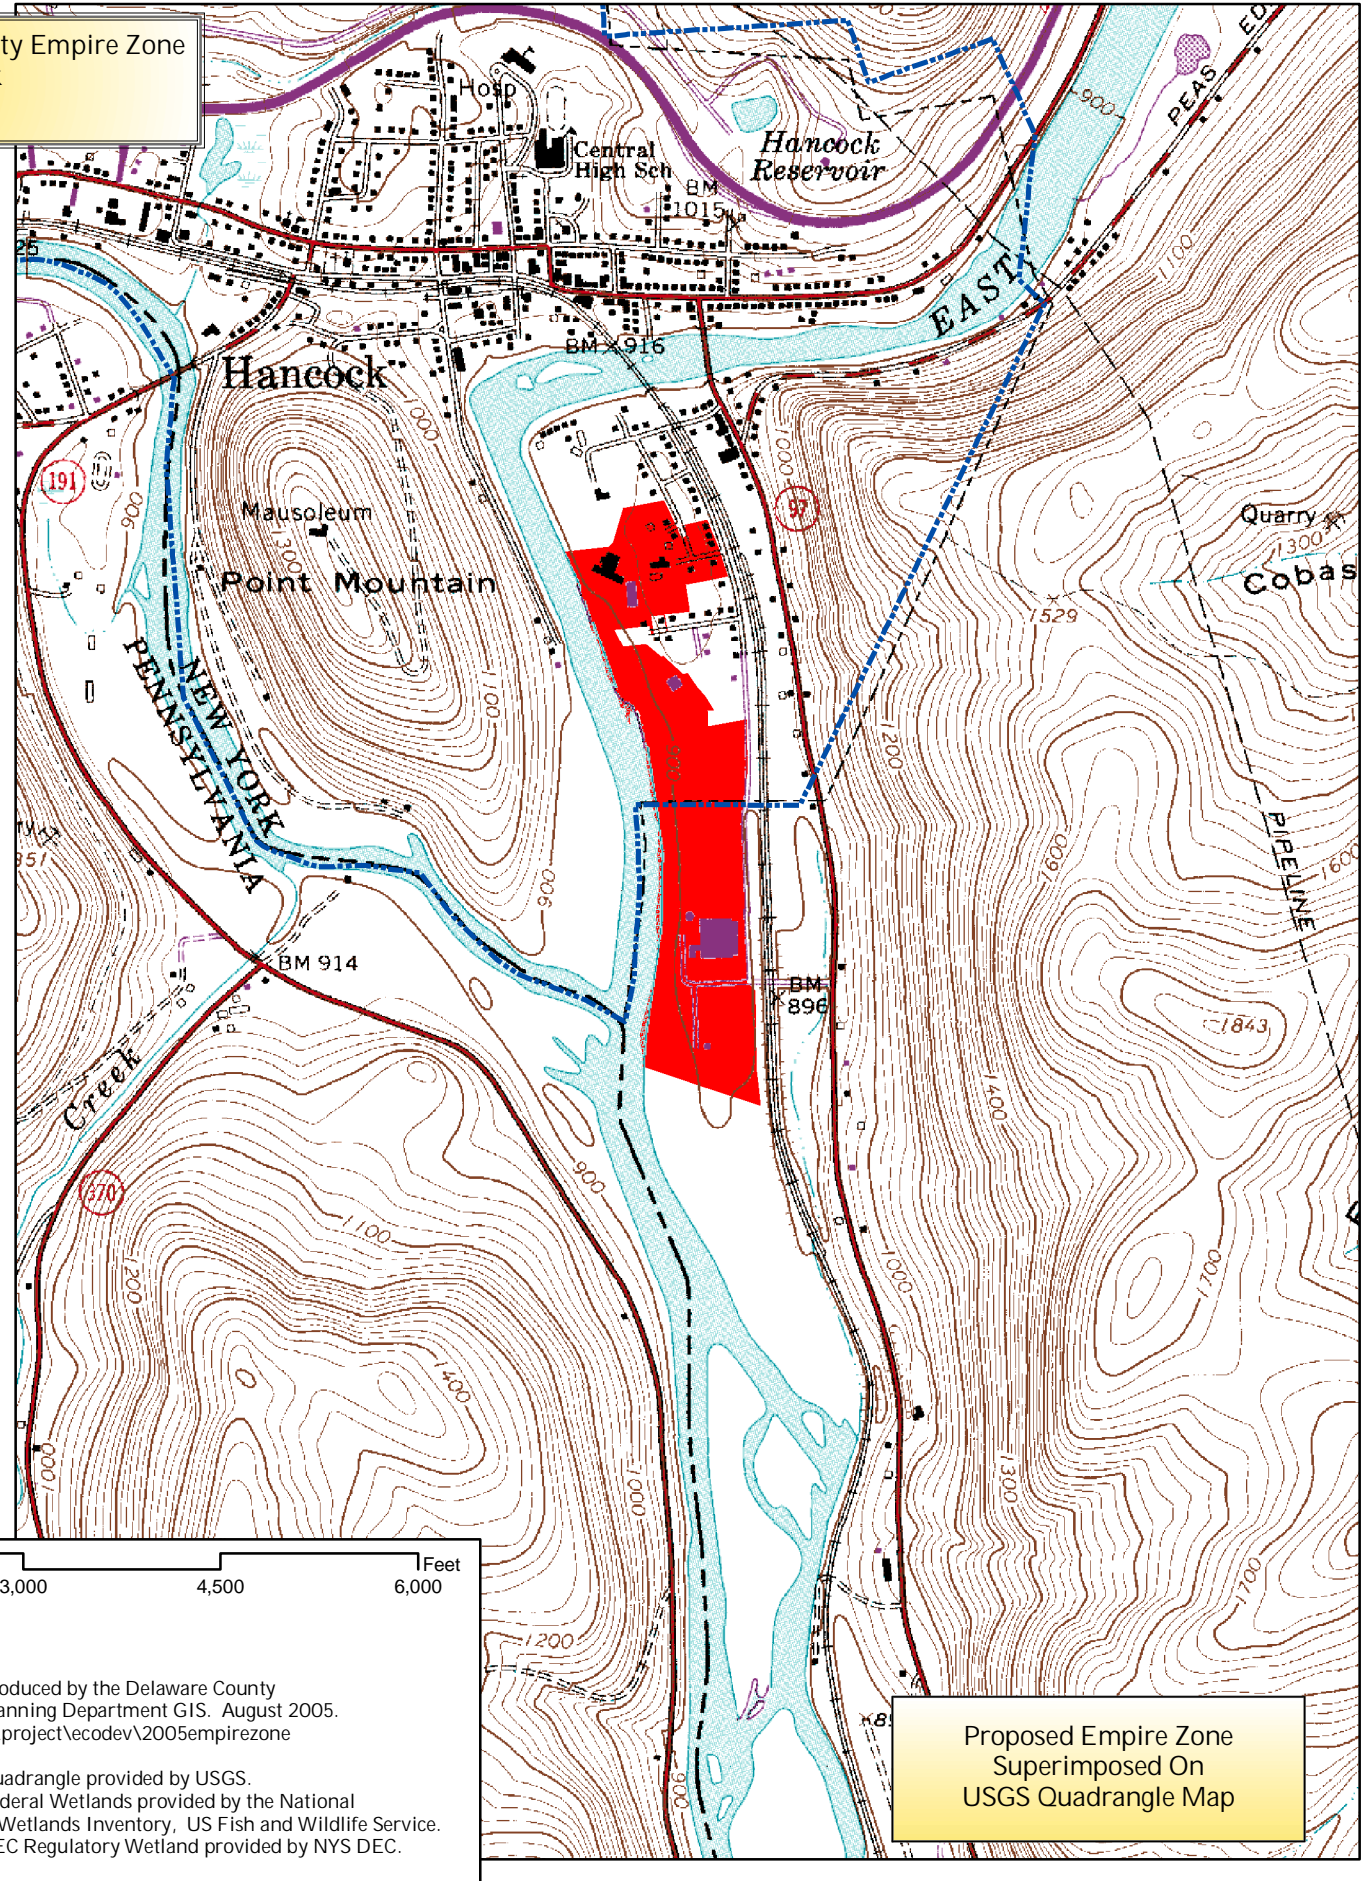

Appendix N: Delaware County Empire Zone
 Town and Village of Hancock
 Census Tract: 9914

Proposed Empire Zone and State and Federal Wetlands Superimposed On NYS DOT Planimetric Map

Proposed Empire Zone Superimposed On USGS Quadrangle Map

Legend

- Village Boundary
- NWI Wetland
- DEC Regulatory Wetland
- Proposed Empire Zone
- Parcel Boundary Outside Proposed Empire Zone

0 750 1,500 3,000 4,500 6,000 Feet

Produced by the Delaware County Planning Department GIS. August 2005.
 I:\project\ecodev\2005empirezone

Quadrangle provided by USGS.
 Federal Wetlands provided by the National Wetlands Inventory, US Fish and Wildlife Service.
 DEC Regulatory Wetland provided by NYS DEC.