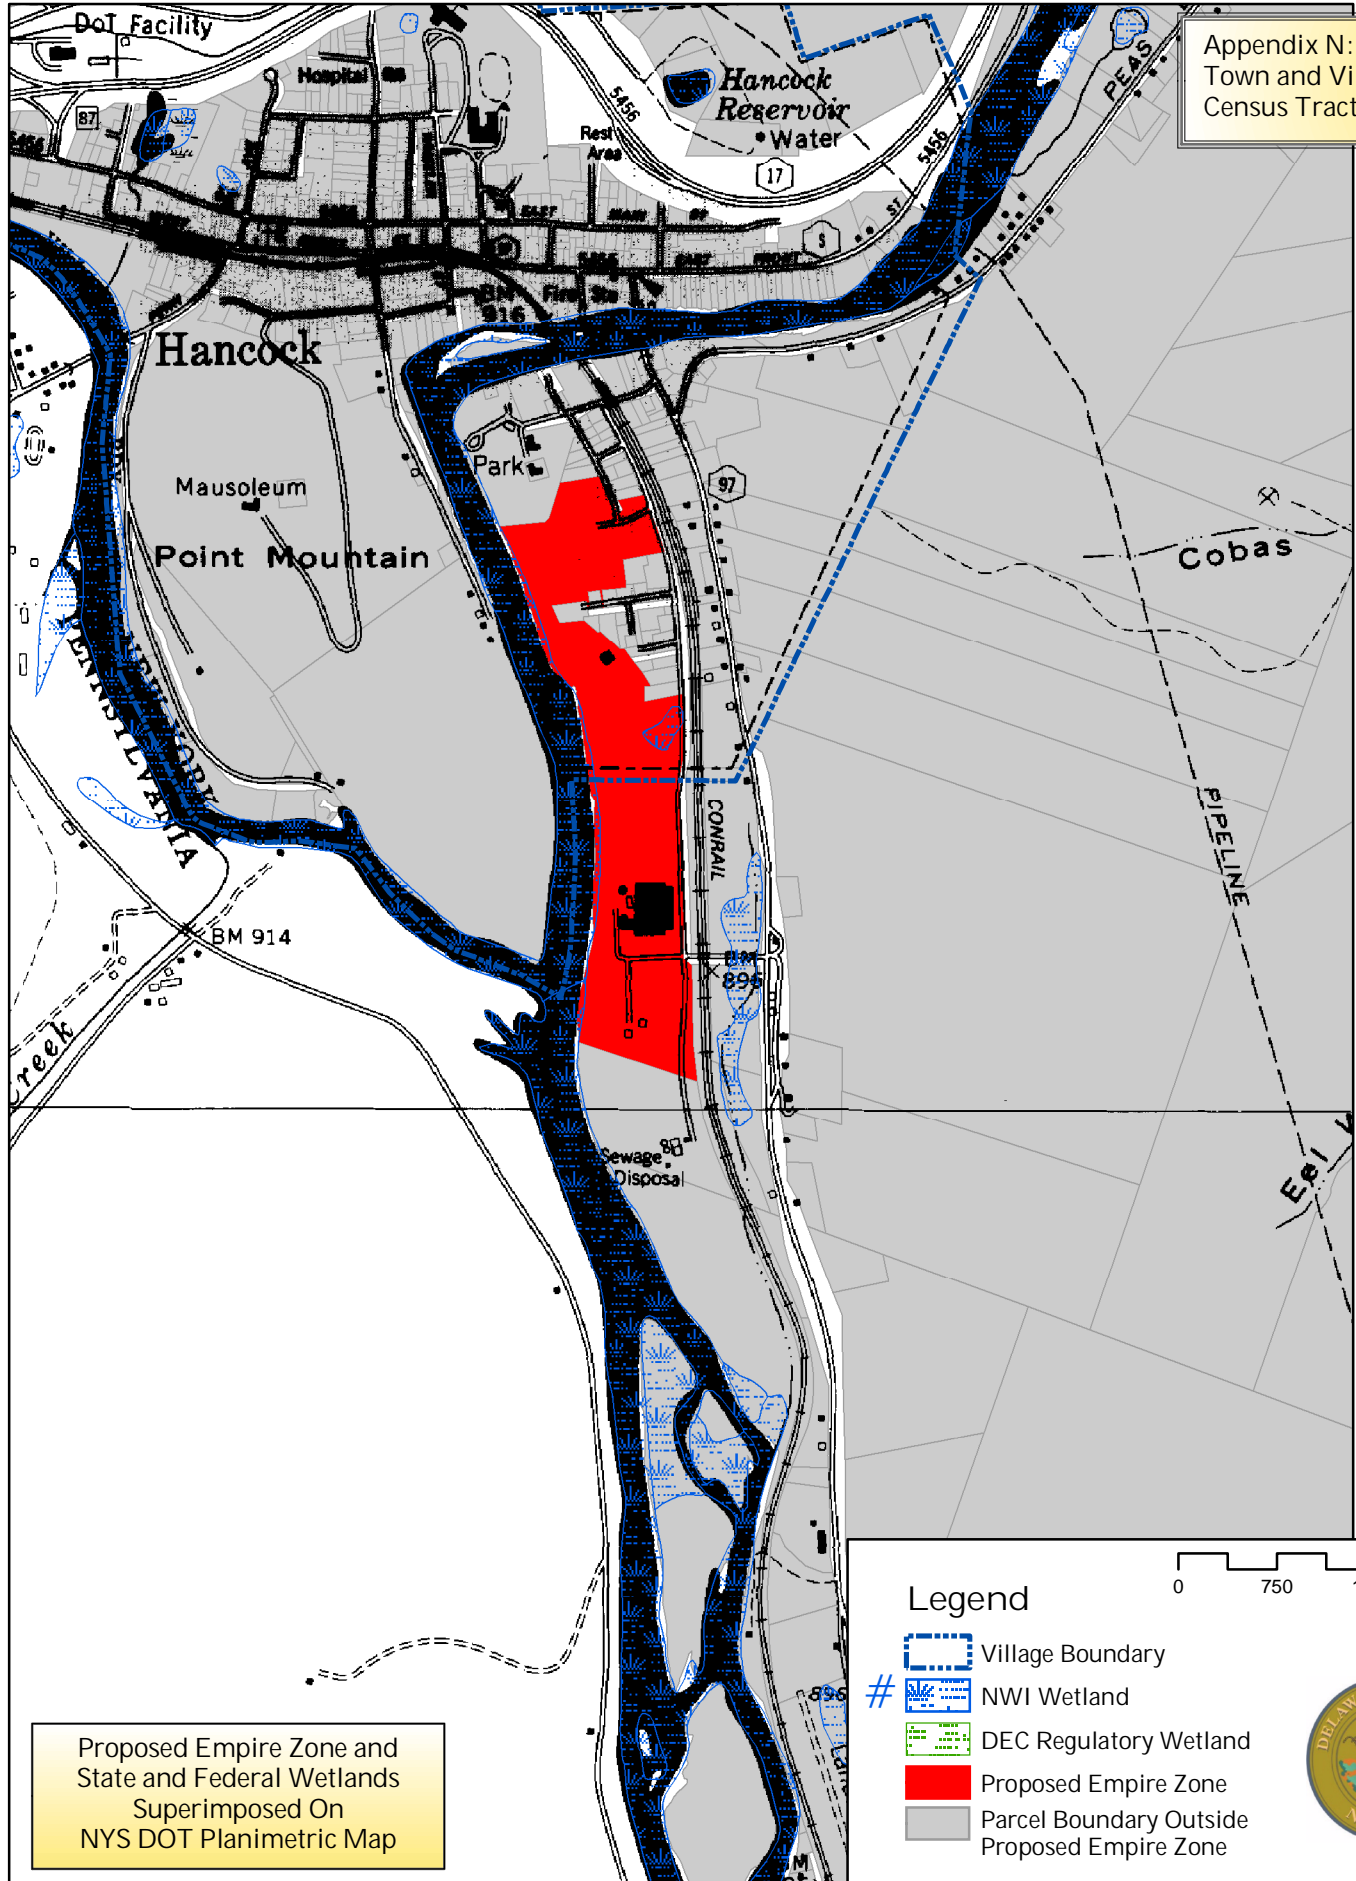

Appendix N: Delaware County Empire Zone
 Town and Village of Hancock
 Census Tract: 9914

Proposed Empire Zone and State and Federal Wetlands Superimposed On NYS DOT Planimetric Map

Proposed Empire Zone Superimposed On USGS Quadrangle Map

Legend

- Village Boundary
- NWI Wetland
- DEC Regulatory Wetland
- Proposed Empire Zone
- Parcel Boundary Outside Proposed Empire Zone

0 750 1,500 3,000 4,500 6,000 Feet

Produced by the Delaware County Planning Department GIS. August 2005.
 I:\project\ecodev\2005empirezone

Quadrangle provided by USGS.
 Federal Wetlands provided by the National Wetlands Inventory, US Fish and Wildlife Service.
 DEC Regulatory Wetland provided by NYS DEC.