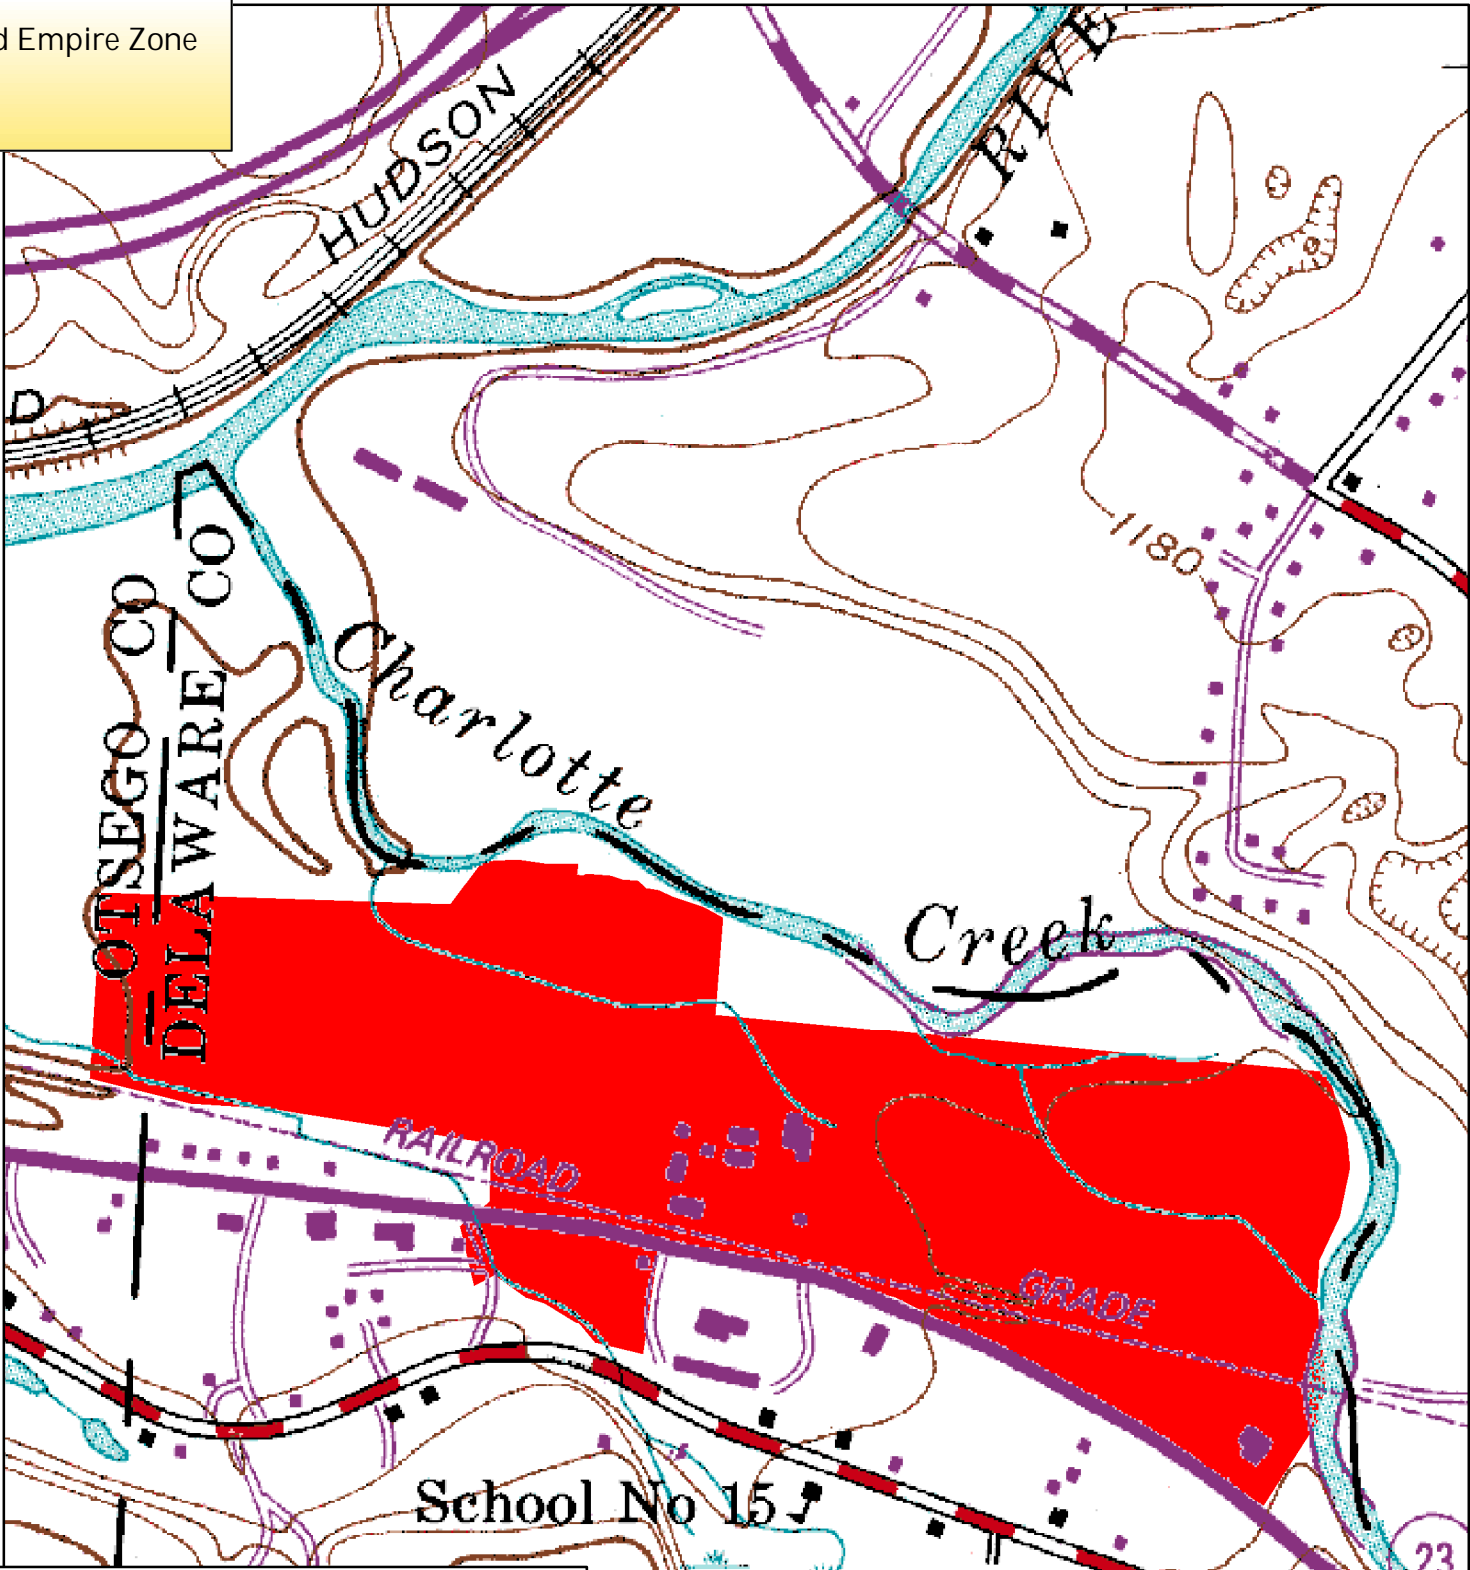

Appendix N: Proposed Empire Zone
 Town of Davenport
 Census Tract 9901

Proposed Empire Zone and State and Federal Wetlands Superimposed On NYS DOT Planimetric Map

Proposed Empire Zone Superimposed On USGS Quadrangle Map

Legend

- Village Boundary
- NWI Wetland
- DEC Regulatory Wetland
- Proposed Empire Zone
- Parcel Boundary Outside Proposed Empire Zone

Produced by the Delaware County Planning Department GIS. August 2005.
 I:\project\ecodev\2005empirezone