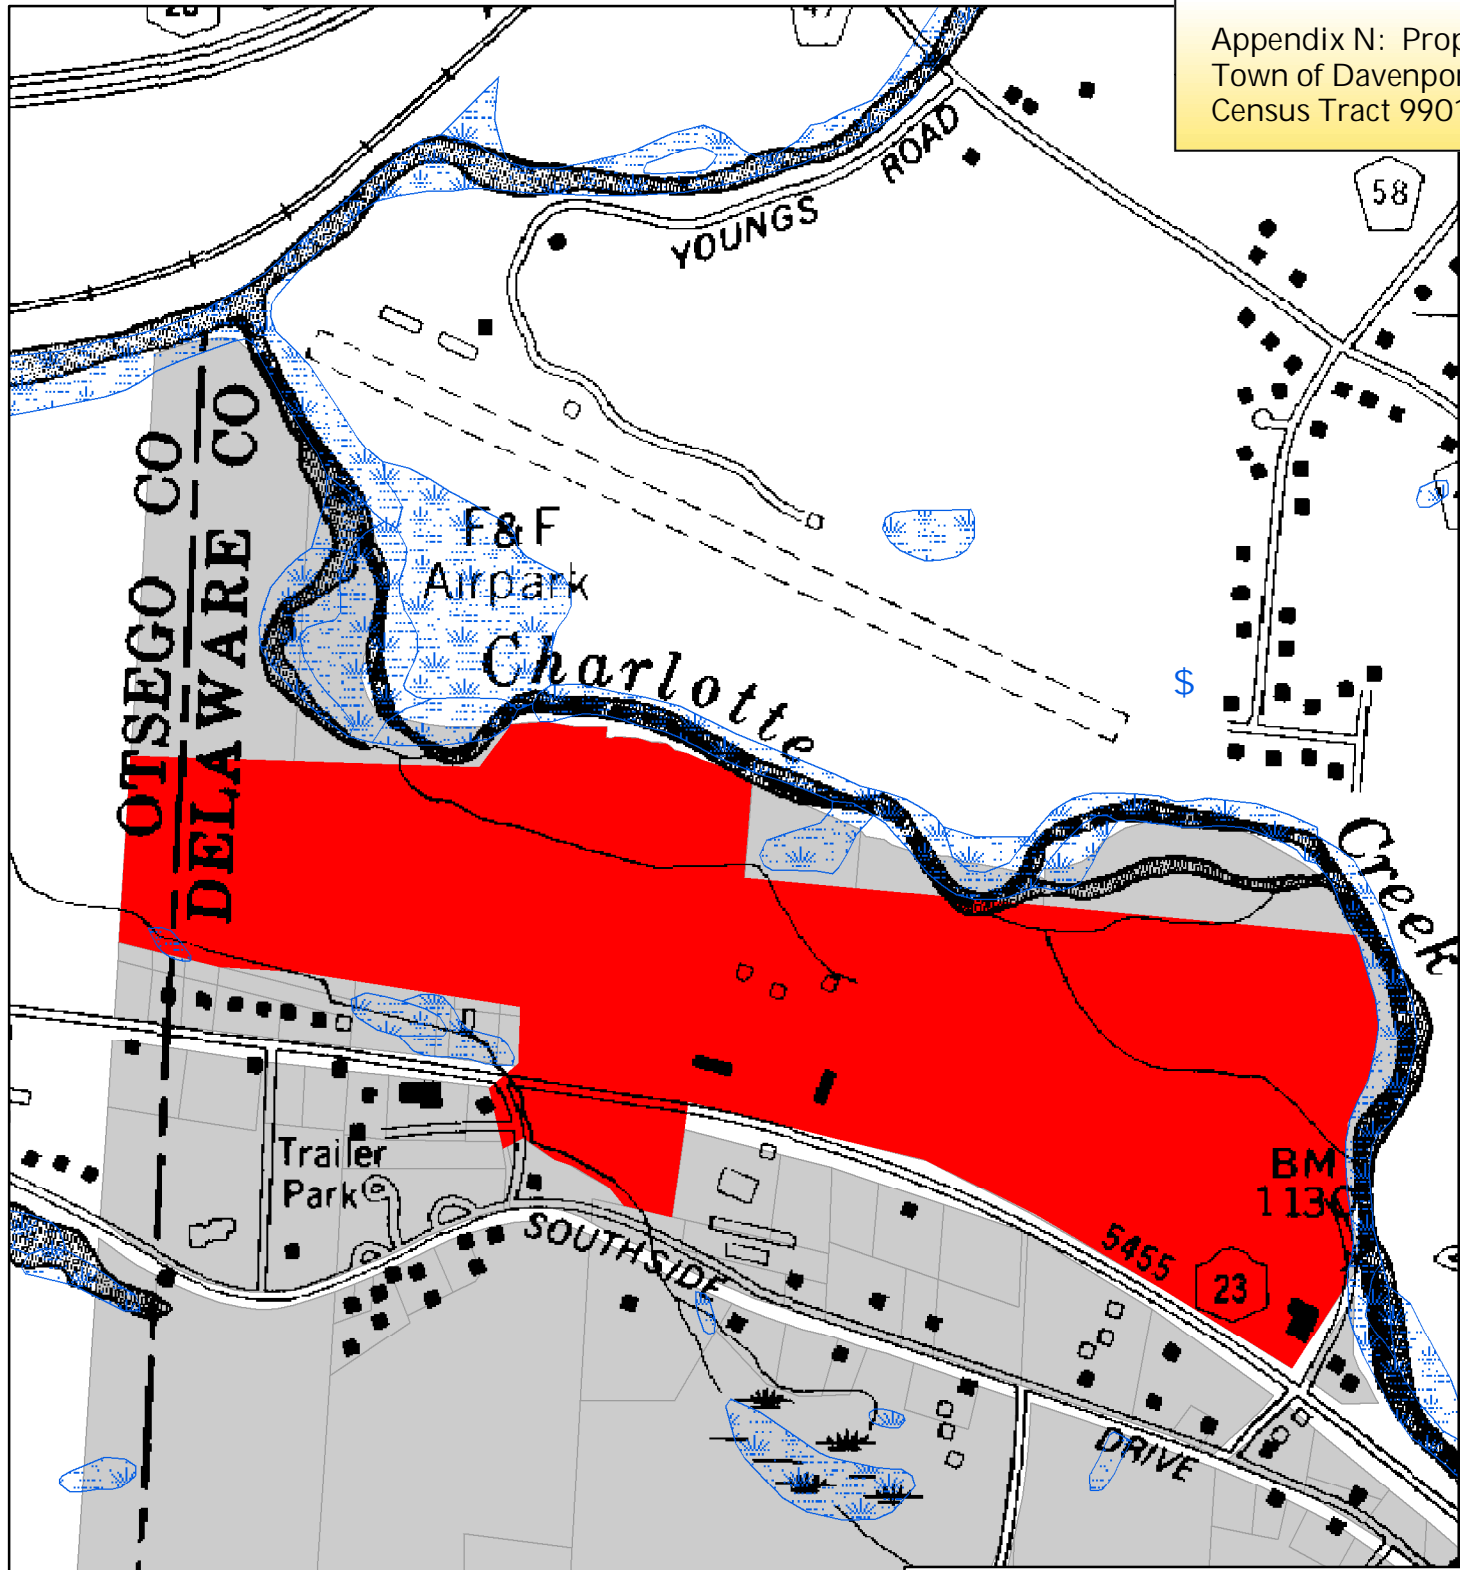

Appendix N: Proposed Empire Zone
 Town of Davenport
 Census Tract 9901

Proposed Empire Zone and State and Federal Wetlands Superimposed On NYS DOT Planimetric Map

Proposed Empire Zone Superimposed On USGS Quadrangle Map

Legend

- Village Boundary
- NWI Wetland
- DEC Regulatory Wetland
- Proposed Empire Zone
- Parcel Boundary Outside Proposed Empire Zone

Produced by the Delaware County Planning Department GIS. August 2005.
 I:\project\ecodev\2005empirezone

Quadrangle provided by USGS.
 Federal Wetlands provided by the National Wetlands Inventory, US Fish and Wildlife Service.
 DEC Regulatory Wetland provided by NYS DEC.